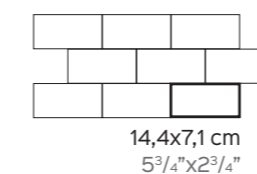

dwell Smoke Chevron 3D
30,8x35,1 cm - 12"x13³/₄"